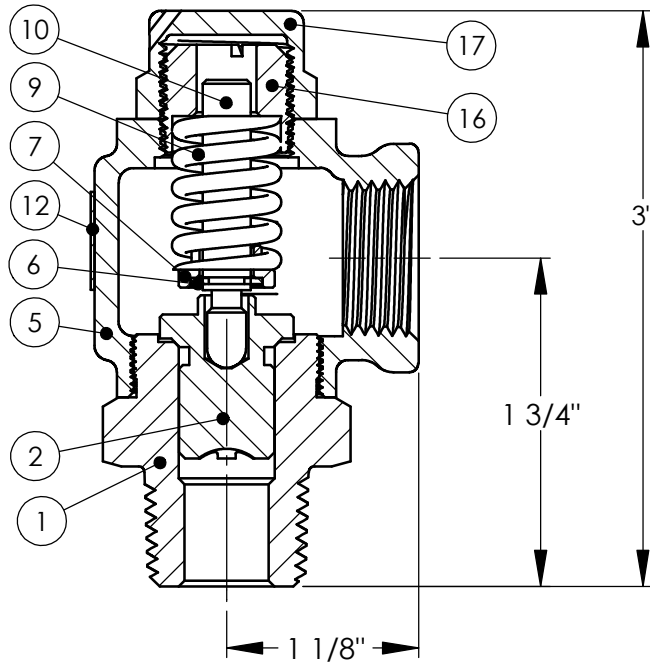

Aquatrol Inc. is the owner of this print and design thereon

Item	Description	Brass Option	Stainless Option
1	Body	B16 Brass	SA-479 316 SS
2	Disk	B62 C83600	SA-479 316 SS
5	Bonnet	B584 C84400	B584 C84400
6	Support	Stainless	Stainless
7	Spring Plate	B16 Brass	B16 Brass
8	Lift Lever	Steel / Plated	Steel / Plated
9	Spring	302 SS	302 SS
10	Spring Post	B16 Brass	B16 Brass
12	Nameplate	Stainless	Stainless
16	Pressure Screw	B16 Brass	B16 Brass
17	Lock Cap	B16 Brass	B16 Brass

Series 55
 Non-Code Air-Steam-Liquid
 Inlet Sizes 1/4" - 3/8" - 1/2"
 Outlet 1/2"
 Max. 200 P.S.I.

Revised: 8/27/2020

Aquatrol VALVE COMPANY, INC.	
PART NAME	Series 55
Date: 6/11/2012	Part Number 3-055-00
Drawn by:	
Approved by:	